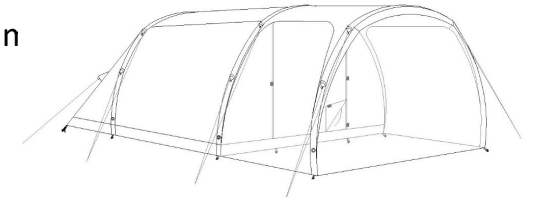

1. Manual pump
2. Ropes nylon
3. Pegs
4. Repair patch
5. carry bag
6. Instruction manual

Color

or OEM

Product details

3 man

Model No.: YTB-C02
Size: 210x210x150cm
Outer tent fabric: 190T polyester PU3000mm
Groundsheet: 210D oxford PU2000mm
Pole: TPU air pole
G.W: 6kg
Packing size: 55x40x30cm

Accessory

1. Manual pump
2. Ropes nylon
3. Pegs
4. Repair patch
5. carry bag
6. Instruction manual

Color

or OEM

Product details

4 man

Model NO.: YTB-B01
Size: 400x300x210cm
Outer tent fabric: 190T polyester PU3000mm
Groundsheet: 120g/m2 PE
Pole: TPU air pole
G.W: 12.2kg
Packing size: 73x36x36cm

Accessory

1. Manual pump
2. Ropes nylon
3. Pegs
4. Repair patch
5. carry bag
6. Instruction manual

Color

or OEM

Product details

4 man

new

Model No.: YTB-B04
Size: 400x300x210cm
Outer tent fabric: 190T polyester PU3000mm
Inner tent fabric: Breathable polyester
Groundsheet: 120g/m2 PE
Pole: TPU air pole
G.W: 15kg
Packing size: 73x36x36cm