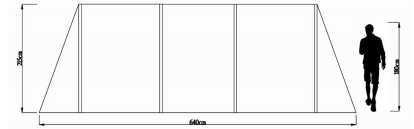

Accessory

1. Manual pump
2. Ropes nylon
3. Pegs
4. Repair patch
5. carry bag
6. Instruction manual

Color

or OEM

Product details

6-8 man

Model No.: YTB-B02
Size: 640x280x215cm
Outer tent fabric: 190T polyester PU3000mm
Inner tent fabric: Breathable polyester
Groundsheet: 120g/m2 PE
Pole: TPU air pole
G.W.: 20kg
Packing size: 72x60x30cm

Accessory

1. Manual pump
2. Ropes nylon
3. Pegs
4. Repair patch
5. carry bag
6. Instruction manual

Color

or OEM

Product details

5+ man

Model No.: YTM-A09
Size: 800x300x230cm
Outer tent fabric: 190T polyester PU3000mm
Pole: TPU air pole
G.W.: 13.6kg
Packing size: 73x36x36cm