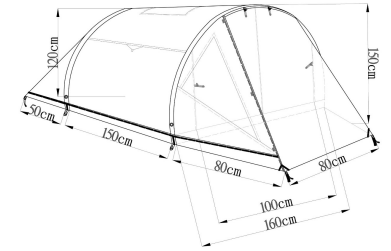

1 man

new

Model No: YTB-D01

Size: 300x160x125cm

Outer tent fabric: 190T polyester PU3000mm

Inner tent fabric: breathable polyester

Groundsheet: 120g/m2 PE

Pole: TPU air pole

Model No: YTB-C01

Size: 305x105x100cm

Outer tent fabric: 190T polyester PU3000mm

Groundsheet: 210D oxford PU2000mm

Pole: TPU air pole

G.W: 2.8kg

Packing size: 46x33x33cm

Accessory

1. Manual pump
2. Ropes nylon
3. Pegs
4. Repair patch
5. carry bag
6. Instruction manual

Color

or OEM

Product details

3 man

Model No.: YTB-C02
Size: 210x210x150cm
Outer tent fabric: 190T polyester PU3000mm
Groundsheet: 210D oxford PU2000mm
Pole: TPU air pole
G.W: 6kg
Packing size: 55x40x30cm

Accessory

1. Manual pump
2. Ropes nylon
3. Pegs
4. Repair patch
5. carry bag
6. Instruction manual

Color

or OEM

Product details

4 man

Model NO.: YTB-B01
Size: 400x300x210cm
Outer tent fabric: 190T polyester PU3000mm
Groundsheet: 120g/m2 PE
Pole: TPU air pole
G.W: 12.2kg
Packing size: 73x36x36cm